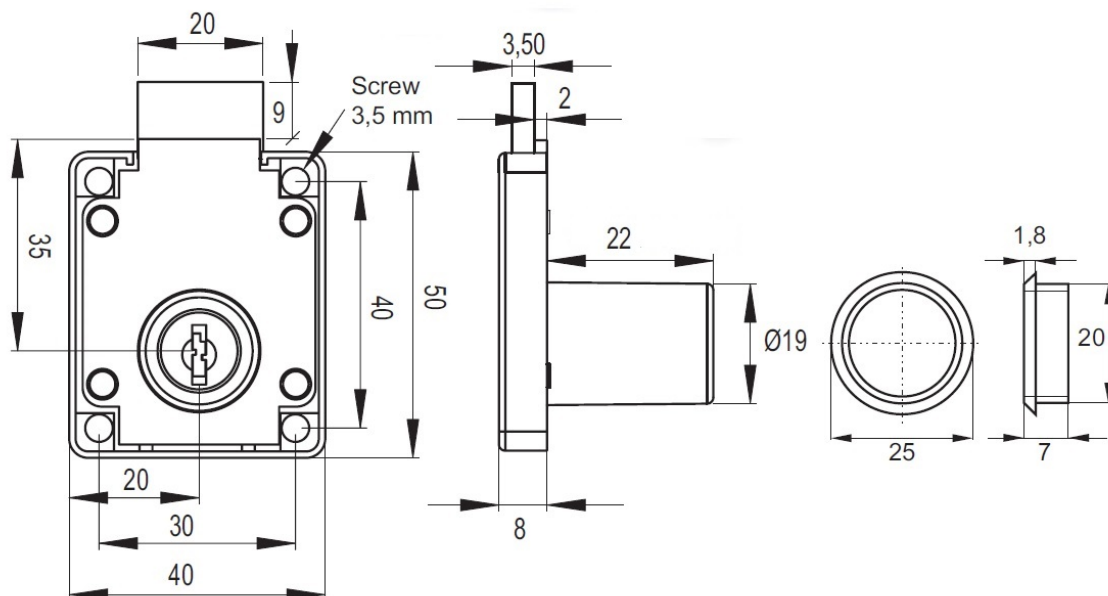

PRODUCT SHEET

Description:

Rim Lock 950 Backset 35mm, $\varnothing 19 \times 22$ mm, NPL, CK SISO, Right

Item number:

14.01.096-0

Units	Box	Carton	HS Code	Barcode
Pcs.	24	240	8301300000	
				5704866032803

RIGHT