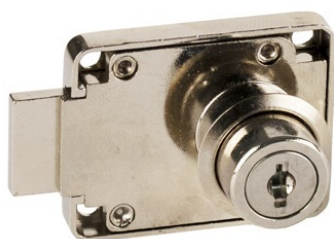

PRODUCT SHEET

Description:

Rim Lock 950 Backset 35mm, $\varnothing 19 \times 22$ mm, NPL, CK SISO, Right

Item number:

14.01.096-0

Units	Box	Carton	HS Code	Barcode
Pcs.	24	240	8301300000	
				5704866032803

RIGHT